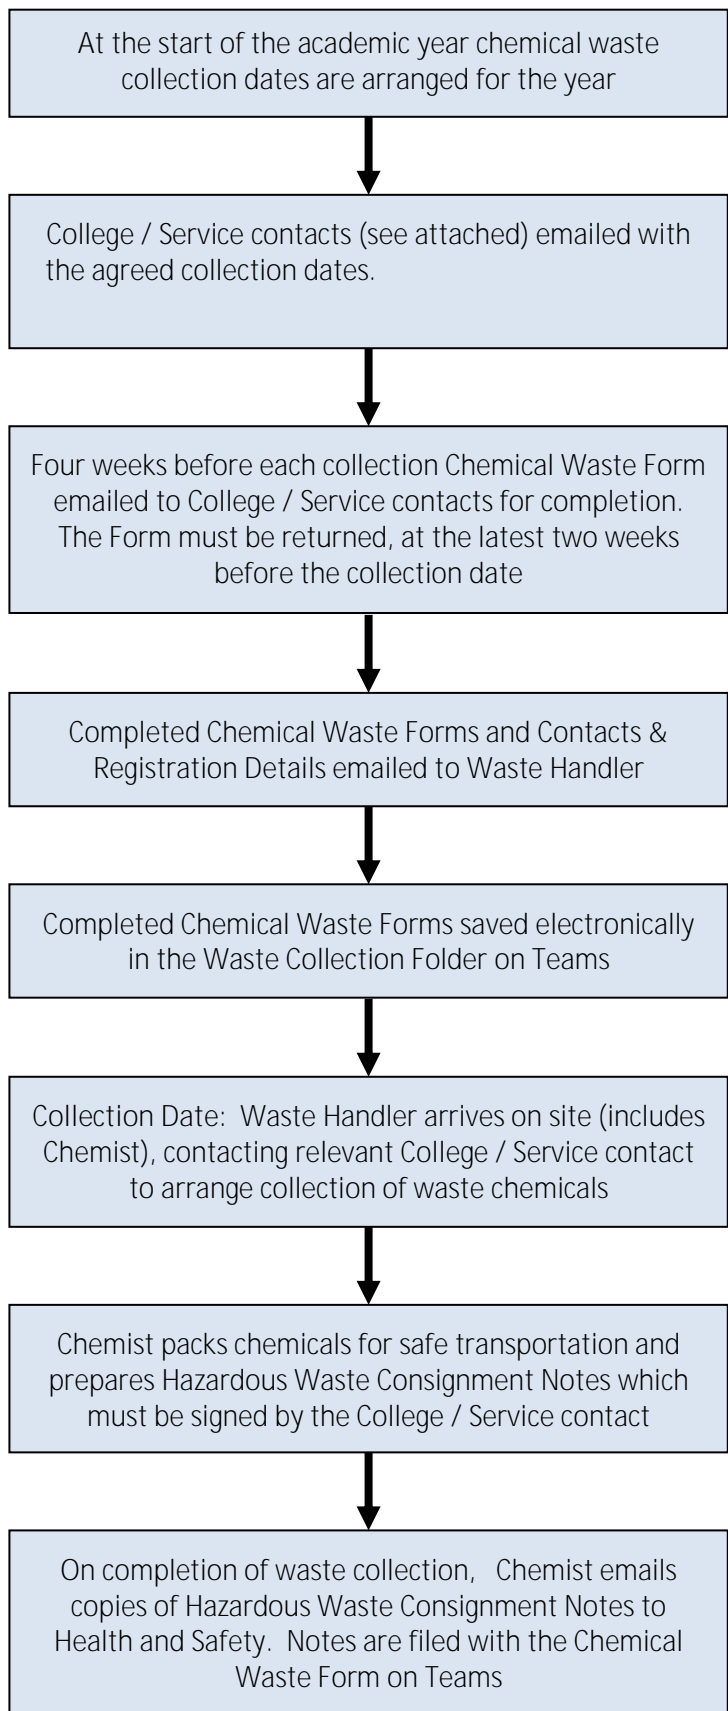

CHEMICAL WASTE COLLECTIONS

Unless stored and disposed of properly, hazardous chemical waste poses risk to both humans and the environment.

Chemical Waste Collections arranged by Health and Safety:

GEORGE / NORMAL SITE: